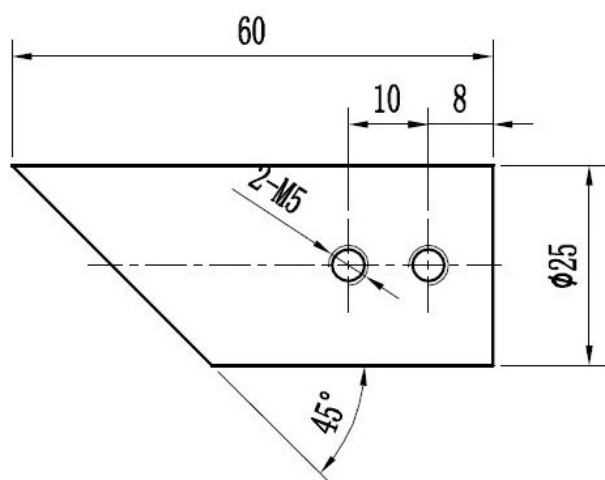

PRODUCT SHEET

Description:

Bar To Wall Bracket, F/ø19mm Tube, Chrome Pl, 45 DG Angle

Item number:

15.26.101-0

Units	Box	Carton	HS Code	Barcode
Pcs.	1	100	8302419000	
				5704866504973

SISO A/S

Mileparken 11
DK-2740 Skovlunde
Denmark
VAT: DK 24786013