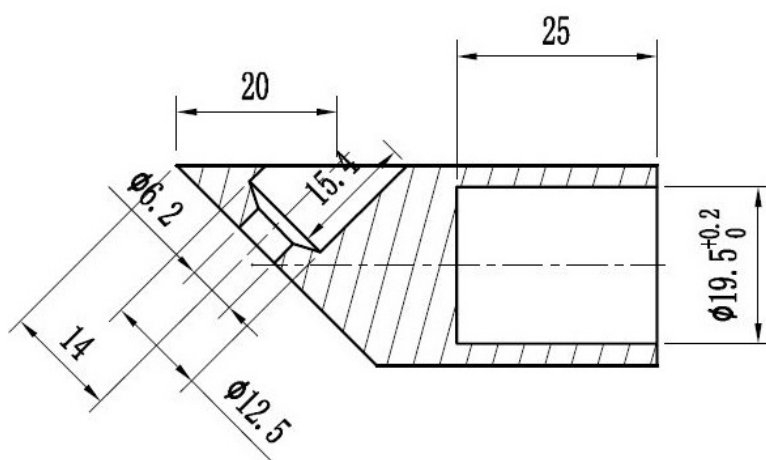

PRODUCT SHEET

Description:

Bar To Wall Bracket, F/ø19mm Tube, Chrome Pl, 45 DG Angle

Item number:

15.26.101-0

Units	Box	Carton	HS Code	Barcode
Pcs.	1	100	8302419000	
				5704866504973

SISO A/S

Mileparken 11
DK-2740 Skovlunde
Denmark
VAT: DK 24786013